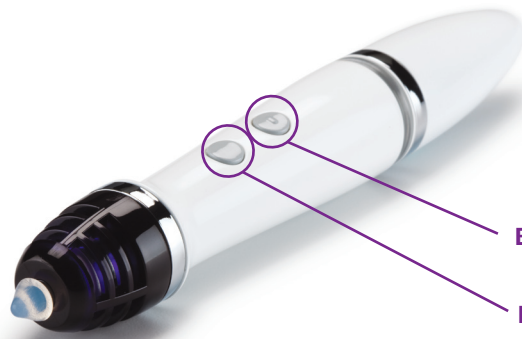

The MimioTeach™ interactive system easily turns any dry erase whiteboard into an interactive system.

Dock the stylus on the side of the MimioTeach bar for recharging when not in use. Status light will turn solid green during charging.\*

\*An amber light on the stylus indicates that it must be recharged immediately.

Button B = Tools

Button A = Hover

Depressing tip, while holding down the Button A, creates Right Click.

Interactive/Calibrate